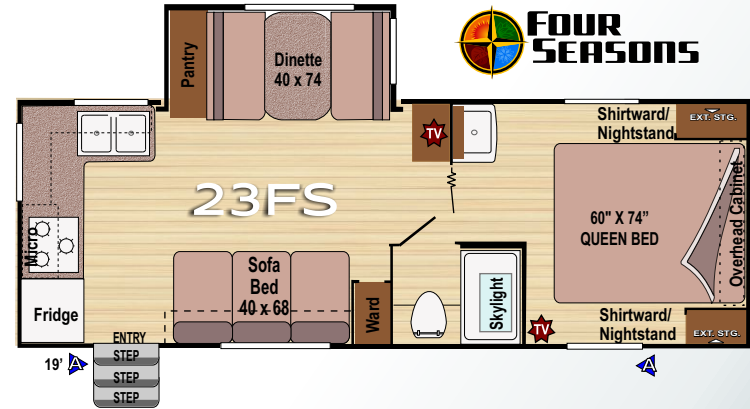

"Pure Outdoor Back Country Camping"

Double Insulation Standard on ALL Models

Indicates pre-wired locations where TV's can be installed

Length' Indicates full length awning.