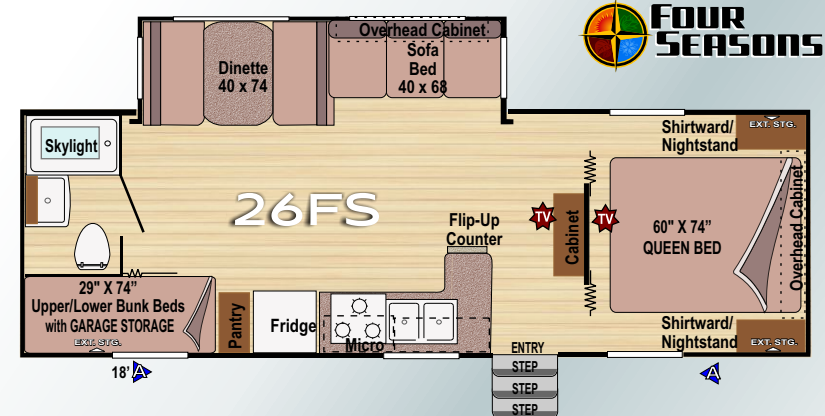

"Pure Outdoor Back Country Camping"

Double Insulation Standard on ALL Models

Indicates pre-wired locations where TV's can be installed

Length' Indicates full length awning.