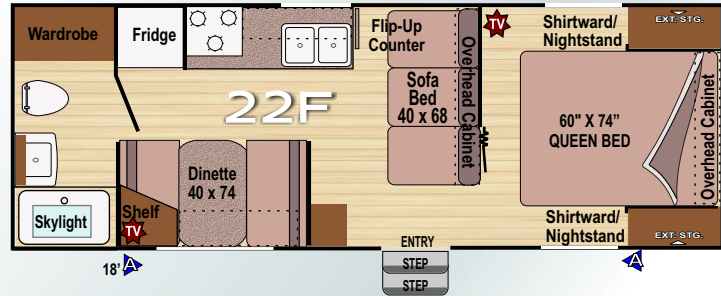

"Pure Outdoor Back Country Camping"

Double Insulation Standard on ALL Models

Indicates pre-wired locations where TV's can be installed

Length' Indicates full length awning.