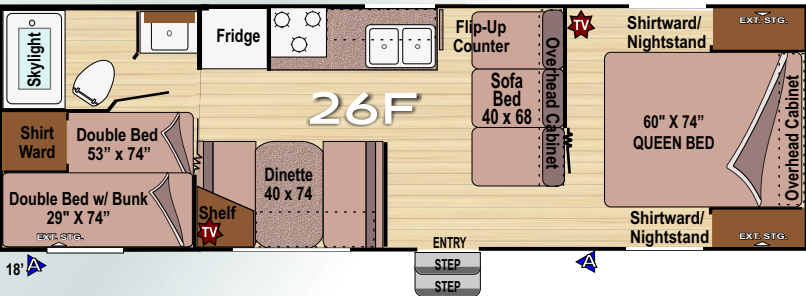

"Pure Outdoor Back Country Camping"

Double Insulation Standard on ALL Models

Indicates pre-wired locations where TV's can be installed

Length' Indicates full length awning.