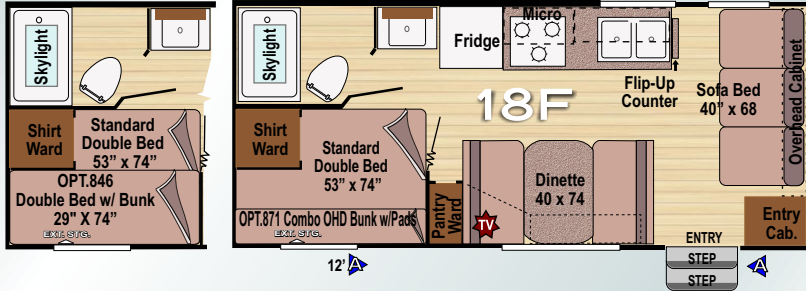

"Pure Outdoor Back Country Camping"

Double Insulation Standard on ALL Models

Indicates pre-wired locations where TV's can be installed

Length' Indicates full length awning.