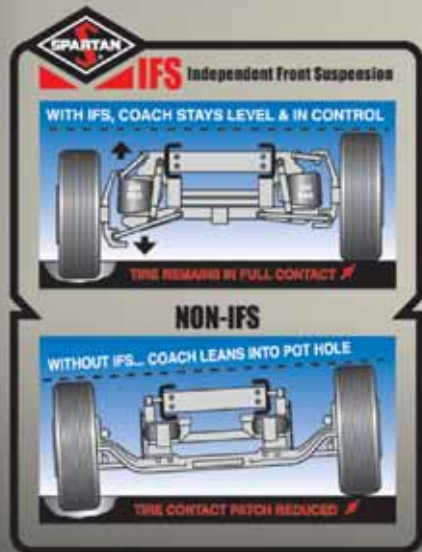

LIBERTY CHASSIS.

Technology this groundbreaking requires an expert team. That's why American Coach and Spartan decided to join forces - to create a rugged, modular chassis system for an incomparable driving experience. Since 2004, the American Coach line has been built on the Liberty Chassis, an integration of superior American Coach framing technology and the Spartan Chassis modular system, providing the strength and structure for a ride unrivaled in the luxury coach industry. So even coupled with a high-performance diesel engine, you'll enjoy the lowest levels of vibration for the smoothest riding coach on the road. Consider it our salute to integrity.

CHASSIS - CUMMINS® 425

Frame: Liberty Chassis

Engine: ISL 425 HP, 8.8L

Torque: 1200 lb-ft @ 1300 RPM

Transmission: Allison® 3000 MH, 6 Speed w/Electronic Shifter

Alternator Amps: 200 Amp, Leece Neville

Tires: 315/80R 22.5 Michelin® Radial (2)

Tires: 295/80R 22.5 Michelin® Radial (6)

American Coach®
THE OFFICIAL LUXURY COACH OF THE AMERICAN ROAD

For more information, visit us at www.americancoach.com or call us at 800.854.1344

©2009. Fleetwood RV, Inc. Printed in the USA. Inventory Control Number AT10F1, 11/09. Model Year 2010, First Edition.