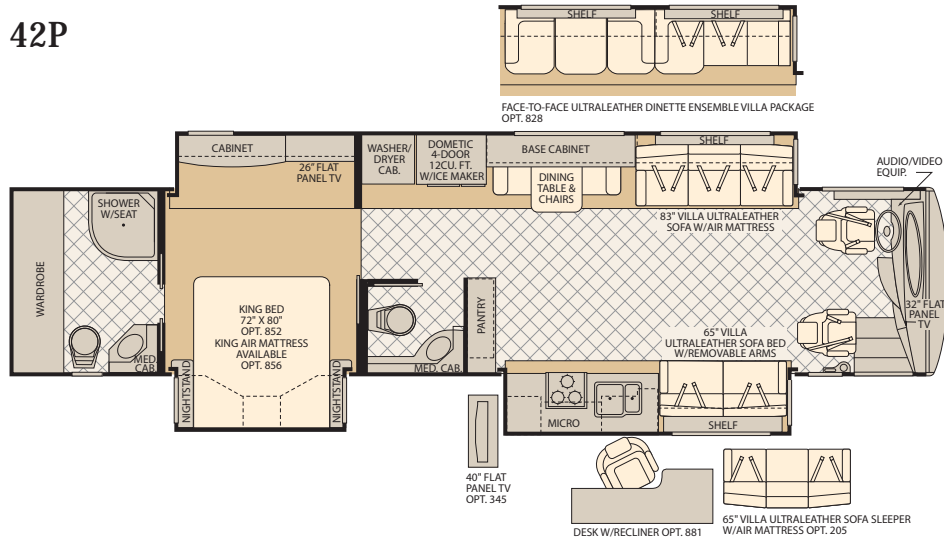

AMERICAN TRADITION Floor Plans

42M

42P

45Y

Not all available options are shown. See your American Coach dealer or visit our website at www.AmericanCoach.com to see all available options. Seatbelt configuration may vary depending on options chosen.